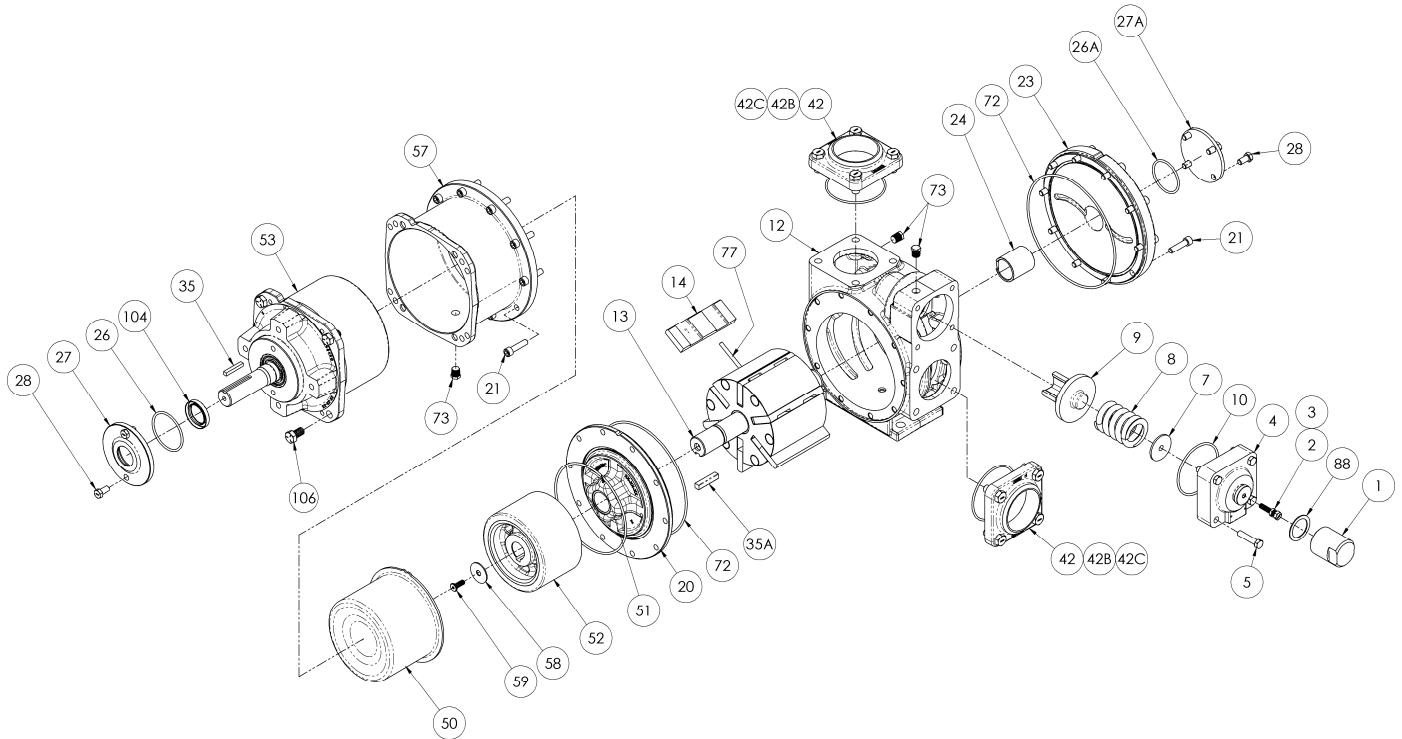

Ref. No.	Description	Qty	MI3 Part No.	MS3 Part No.	Ref. No.	Description	Qty	MI3 Part No.	MS3 Part No.
1	Cap - Relief Valve (R/V)	1	413957	413958	27	Inboard Bearing Cover	1	041602	
2	Adjusting Screw - R/V	1	433905	433907	27A	Outboard Bearing Cover	1	041600	041601
3	Locknut - R/V	1	922923	922821	28	Capscrews - Bearing Cover	6	920291	920293
4	Cover - R/V	1	411868	416610	35	Key - Shaft ⁴	1	909156	
5	Capscrew - R/V Cover	4	920384	920382	35A	Key - Wet End ⁴	1	909157	
7	Spring Guide - R/V	1	421805	422201	42	See page 2 for Flange Options			
8	Spring - R/V (51-110 psi)	1	471807		50	Containment Shell	1	686660	
	Spring - R/V (111-150 psi)		471808		51	O-ring - Canister (FKM) ⁴	1	702185	
	Spring - R/V (151-200 psi)		471870			O-ring - Canister (PTFE)		702186	
9	Valve - R/V	1	451807	452201		O-ring - Canister (Buna-N)		711948	-
10	O-Ring - R/V Cover (FKM) ⁴	1	711931		52	Magnet Assembly - Driven	1	686700	686600
	O-Ring - R/V Cover (PTFE)		702080		53	Power End Assembly	1	686599	
	O-Ring - R/V Cover (Buna-N)		701936	-	57	Magnet Housing	1	686550	
12	Cylinder	1	021805	026500	58	Washer - Driven Magnet	1	906817	
	Cylinder (Horizontal Porting)		021815	-	59	Capscrew - Driven Magnet	1	922000	
13	Rotor & Shaft	1	266700	266600		O-Ring - Head (FKM) ⁴		702232	
14	Vane - Duravane ⁴	6	091819		72	O-Ring - Head (PTFE)	2	702233	
	Vane - EC Laminate		091829			O-Ring - Head (Buna-N)		702231	-
20	Head & Bushing Asy. - Inboard	1	036700	036600		73		Hex Head Pipe Plug - 1/4 NPT	3
21	Capscrews - Head	20	920371	920340	77	Push Rods ⁴	3	121807	126600
23	Head & Bushing Asy. - Outboard	1	031877	036660	88	Gasket - R/V Cap ⁴	1	533909	
24	Bushing (Sleeve Bearing) ⁴	2	161600		104	Seal	1	904202	
26	O-Ring - IB Bearing Cover (FKM)	1	702086		106	Capscrew - Bearing Housing	4	920826	
26A	O-Ring - OB Bearing Cover (FKM) ⁴	1	702038		-	Kit - Maintenance	-	899001	899002
	O-Ring - OB Bearing Cover (PTFE)		702234						
	O-Ring - OB Bearing Cover (Buna-N)		702037						